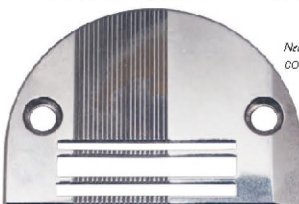

Feed dog (thread trimmer, very light mat.)
cod. 212 010857

Needle plate screw
cod. 0216 000134

Feed dog screw
cod. 0216 000131

Needle plate (thread trimmer, medium mat.)
cod. 212 010998

Feed dog (thread trimmer, medium mat.)
cod. 212 052102