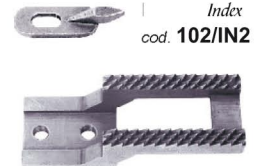

Feed dog
cod. **102/GR2**

Index
cod. **102/IN2**