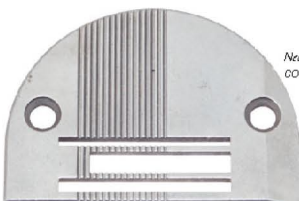

Needle plate screw
cod. 0216 000134

Needle plate (thread trimmer, medium mat.)
cod. 212 010998

Feed dog (thread trimmer, medium mat.)
cod. 212 052102