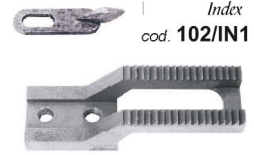

Feed dog
cod. **102/GR1**

Index
cod. **102/IN1**