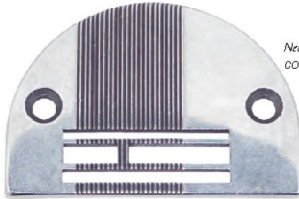

Needle plate screw
cod. 0216 000134

Feed dog screw
cod. 0216 000131

SOLO ORIGINAL

Needle plate (medium-light mat.)
cod. 212 001641

Feed dog (medium-light mat.)
cod. 212 001642