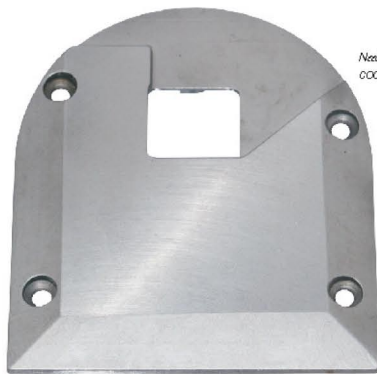

Needle plate and feed dog for binding tape operations

Needle plate screw
cod. 0216 000134

Needle plate
cod. 367 205030

KI. 467, 767

Needle plate and feed dog for binding tape operations

Needle plate and feed dog for binding tape operations (large)