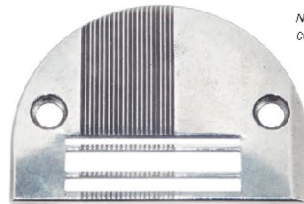

KI. 272

Needle plate screw
cod. 0216 000134

Feed dog screw
cod. 0216 000131

Needle plate (thread trimmer, light mat.)
cod **272 006501**

Feed dog (thread trimmer, light mat.)
cod **272 006601**

Needle plate screw
cod. 0216 000134