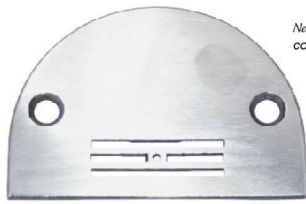

Feed dog screw
cod. 0992 009817

Feed dog
cod. **396 210060**

Needle plate
cod. **196 001580**

Needle plate screw
cod. 0992 009966

Feed dog screw
cod. 0992 009817

Feed dog
cod. **095 002160**

KI. (DK)203, 204, 206, 207, 211, 219