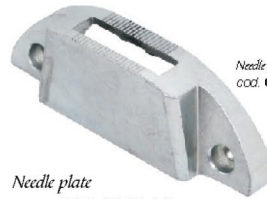

Feed dog screw
cod. 0992 009420

Large hole feed dog
cod. 069 210180

Needle plates and feed dogs for binding tape operations

Needle plate screw
cod. 0992 00966

Needle plate
cod. 069 200150

Feed dog screw
cod. 0992 009420

Feed dog
cod. 069 210140

Needle plate screw
cod. 0992 00966

Needle plate
cod. 069 201000

Feed dog screw
cod. 0992 009420

Feed dog
cod. 069 211000

Needle plate screw
cod. 0992 00966

KL. 69-72, 69-73

Thick needle plate
cod. 069 201000/0A

Vite griffa
Feed dog screw
cod. 0992 009420

Thick feed dog
cod. 069 211000/0A

Needle plate holders

Needle plate holder
cod. 069 201020

Thread trimmer needle
plate holder
cod. 069 201043

KI. 169, 269

Needle plate screw
cod. 0992 003887

Needle plate
cod. 169 200010

Feed dog
cod. 169 210080

Feed dog screw
cod. 0992 000530

Needle plate screw
cod. 0992 003887

Narrow needle plate
cod. 169 200020

Narrow feed dog
cod. 169 210020

Feed dog screw
cod. 0992 000530